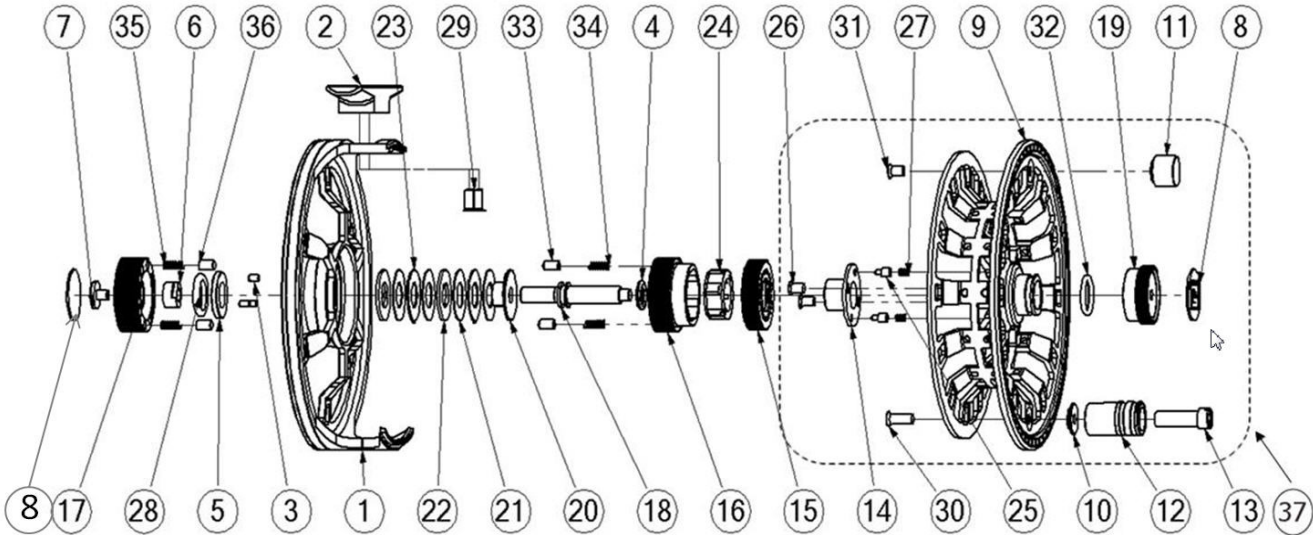

PARTS LIST FOR HARDY ULTRALITE CA DD 3000/4000/5000/6000/7000

#	DESCRIPTION	QTY	PART NO.										HARDY STYLE NO.													
			TITANIUM WITH GOLD FLASHES					BLACK WITH TITANIUM FLASHES					TITANIUM WITH GOLD FLASHES				BLACK WITH TITANIUM FLASHES									
			3000	4000	5000	6000	7000	3000	4000	5000	6000	7000	3000	4000	5000	6000	7000	3000	4000	5000	6000	7000				
1	Frame	1	1389585	1389592	1389598	1389601	1389604	1389616	1389628	1389634	1389637	1389640	N/A	N/A	N/A	N/A	N/A	N/A	N/A	N/A	N/A	N/A	N/A	N/A	N/A	
2	Reelback	1			1389539						1389617				N/A										N/A	
3	Push Pin	3			1389540						1389540				N/A											N/A
4	O-Ring	1			1389541						1389541				N/A											N/A
5	Push Plate	1			1389542						1389542				N/A											N/A
6	Threaded Spindle Locknut	1			1389543						1389543				N/A											N/A
7	Stop Screw	1			1389544						1389544				N/A											N/A
8	Hardy Badge	2			1329272						1329272				HREUN005SP9											HREUN005SP9
9	Spool	1	1389586	1389593	1389599	1389602	1389605	1389618	1389629	1389635	1389638	1389641	N/A	N/A	N/A	N/A	N/A	N/A	N/A	N/A	N/A	N/A	N/A	N/A	N/A	N/A
10	Handle Cup	1	1389546		1338998			1389619		1339471					N/A											N/A
11	Counter Balance	1	1389587		1389594			1389587		1389594			N/A		N/A			N/A		N/A						N/A
12	Handle Knob	1	1389588		1389595			1389621		1389631			N/A		N/A			N/A		N/A						N/A
13	Handle Wire	1	1389589		1389596			1389589		1389596			N/A		N/A			N/A		N/A						N/A
14	Top Hat Sleeve	1			1389550					1389550					N/A											N/A
15	Clutch Cover	1			1389551					1389623					N/A											N/A
16	Clutch Body	1			1389552					1389624					N/A											N/A
17	Regulator Knob	1			1389553					1389625					N/A											N/A
18	Spindle	1					1389590								N/A											N/A
19	Spool Latch Nut	1			1389555					1389626					N/A											N/A
20	Spindle Bush	1			1389556					1389556					N/A											N/A
21	Brake Pad	4			1389557					1389557					N/A											N/A
22	Internal Key Washer	2			1389558					1389558					N/A											N/A
23	External Key Washer	2			1389559					1389559					N/A											N/A
24	One-Way Clutch	1			1329023					1329023					HEUD010SP08											HEUD010SP08
25	Spool Click Pin	2			1329245					1329245					HREUN005SP19											HREUN005SP19
26	Sleeve Screw	2			1389560					1389560					N/A											N/A
27	Spool Click Spring	2			1329244					1329244					HREUN005SP18											HREUN005SP18
28	Push O-Ring	1			1329263					1329263					HREUN005SP35											HREUN005SP35
29	Reel Boot Screw	2			1329026					1329026					HEUD010SP11											HEUD010SP11
30	Handle Screw	1			1329236					1329236					HREUN005SP10											HREUN005SP10
31	Balance Screw	1			1329241					1329241					HREUN005SP15											HREUN005SP15
32	Latch O-Ring	1			1329024					1329024					HEUD010SP09											HEUD010SP09
33	Drag Click Pin (POM)	2			1389561					1389561					N/A											N/A
34	Drag Click Spring (0.25T)	2			1389562					1389562					N/A											N/A
35	Drag Click Spring	2			1329256					1329256					HREUN005SP29											HREUN005SP29
36	Drag Click Pin	2			1329258					1329258					HREUN005SP30											HREUN005SP30
37	Spare Spool	1	1371053	1371054	1371055	1371056	1371057	1371061	1371062	1371063	1371064	1371065			N/A											N/A

Reel Part Numbers: ULTRALITE CA DD (TITANIUM WITH GOLD FLASHES) 3000: 1371040, 4000: 1371041, 5000: 1371042, 6000: 1371043, 7000: 1371044
ULTRALITE CA DD (BLACK AND TITANIUM FLASHES) 3000: 1371048, 4000: 1371049, 5000: 1371050, 6000: 1371051, 7000: 1371052